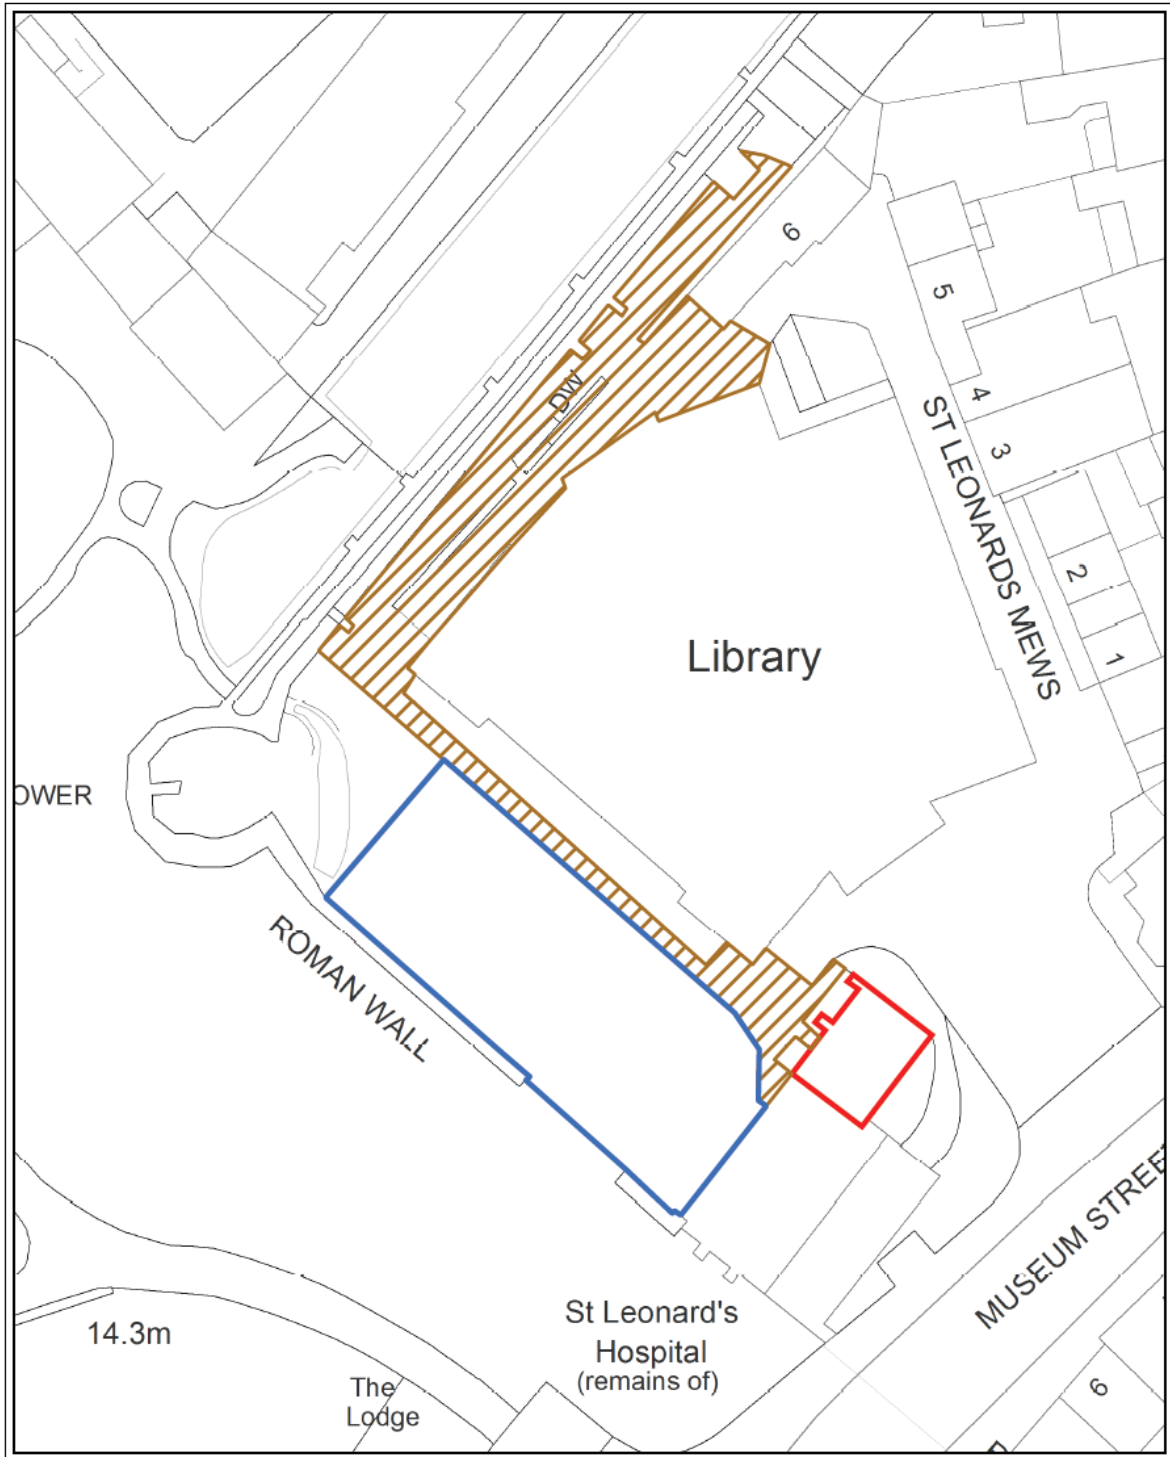

Annex A (Blue line = Library lawn, red line = St Leonard's Hospital ruins store, brown hatched = Public right of way)

 CITY OF YORK COUNCIL	York Explore Lease Plan		
	SCALE 1:500	DRAWN BY: KLM	
Asset & Property Management	Asset & Property Management		Drawing No.
<small>© Crown copyright and database rights 2019 Ordnance Survey 100020818</small>			